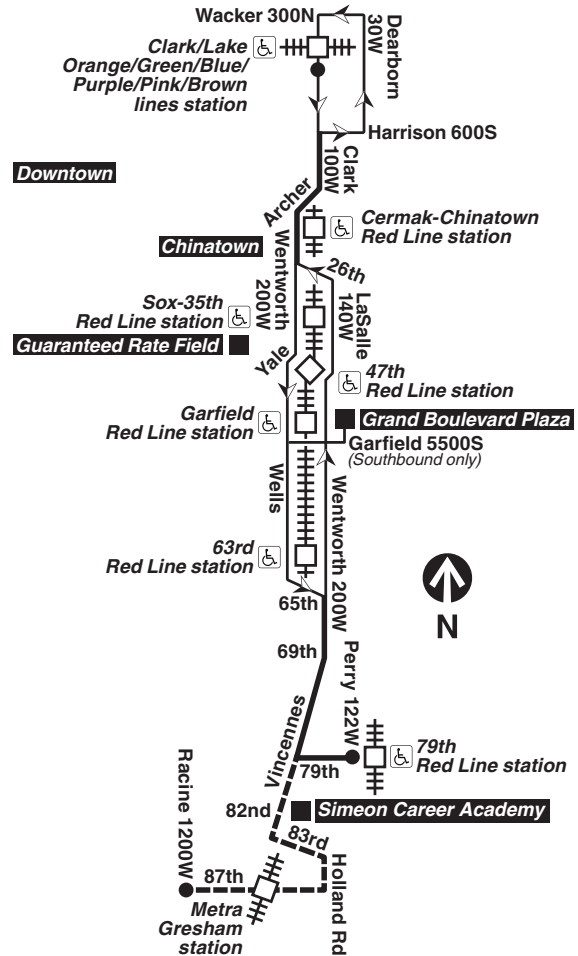

Additional notes:

All CTA buses are accessible. For accessibility help or to report concerns at stops, contact CTA Customer Service at transitchicago.com/feedback.

Federal law requires priority seating be designated for seniors and people with disabilities. **Please stand up** and yield these seats when needed for qualifying riders or when asked.

Schedules and other info in this timetable are subject to change. CTA does not assume responsibility for errors in timetables nor for inconvenience or damage resulting from delays.

Pay close attention to destination signs and announcements when boarding: added service may sometimes be provided over portions of this or any bus route and some trips can end before the furthest terminal on a line depending on service needs or time of day.

Bicycle racks are installed on the front of all CTA buses and are allowed on CTA trains during certain hours. See our Bike & Ride brochure or webpage for help on how to use racks and more.

Know before you go: Get alerts from us by text or e-mail about planned service changes every week or instant alerts for unplanned reroutes and disruptions. Sign up for CTA Updates today at transitchicago.com/updates.

For more travel information, use the Ventra app or call the RTA Travel Information Center at 312-836-7000. *Para obtener mayor información, en Español, llame al Centro de Información a 312-836-7000.*

24 Wentworth

Effective Mar. 24, 2025

All CTA buses are accessible

transitchicago.com/bus/24